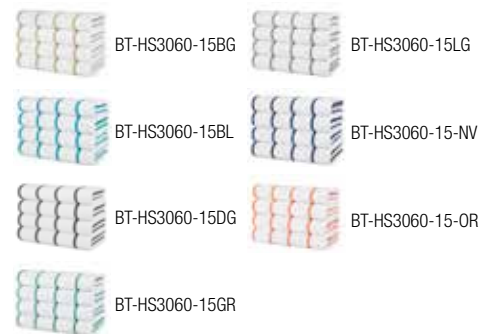

Pool Towels

California Cabana Towels

Our flagship best-selling cabana towel is loved by hoteliers and consumers alike.

- 15 lb cabana towels
- 20d ring spun cotton
- Yarn-dyed to mitigate sun damage

- **Case Pack:** 24 (6 x 4-packs)
- **Size:** 30" x 70"

Cali Cabana Towels

A junior edition of our famed California Cabana towel for smaller linen budgets.

- 10.75 lb cabana towels
- Same California Cabana quality yarn
- Yarn-dyed to mitigate sun damage

- **Case Pack:** 32 (8 x 4-packs)
- **Size:** 30" x 60"

Las Rayas Pool Towels

Our unique take on the pool towel features horizontal stripes and bright white cotton.

- Our plushest pool towel
- 15 lb ring spun cotton towel
- Stunning white with horizontal weft stripes

- **Case Pack:** 24 (6 x 4-packs)
- **Size:** 30" x 60"

Guest Sheets and Towels

KING

QUEEN

FULL

TWIN

Guest Sheets

- Hotel-quality white sheets
- Soft cotton meets durable polyester
- Three constructions available
- T180 & T200 55/45 cotton/poly blend
- Sizes include twin, full, queen, and king
- Color-coded hems and labels